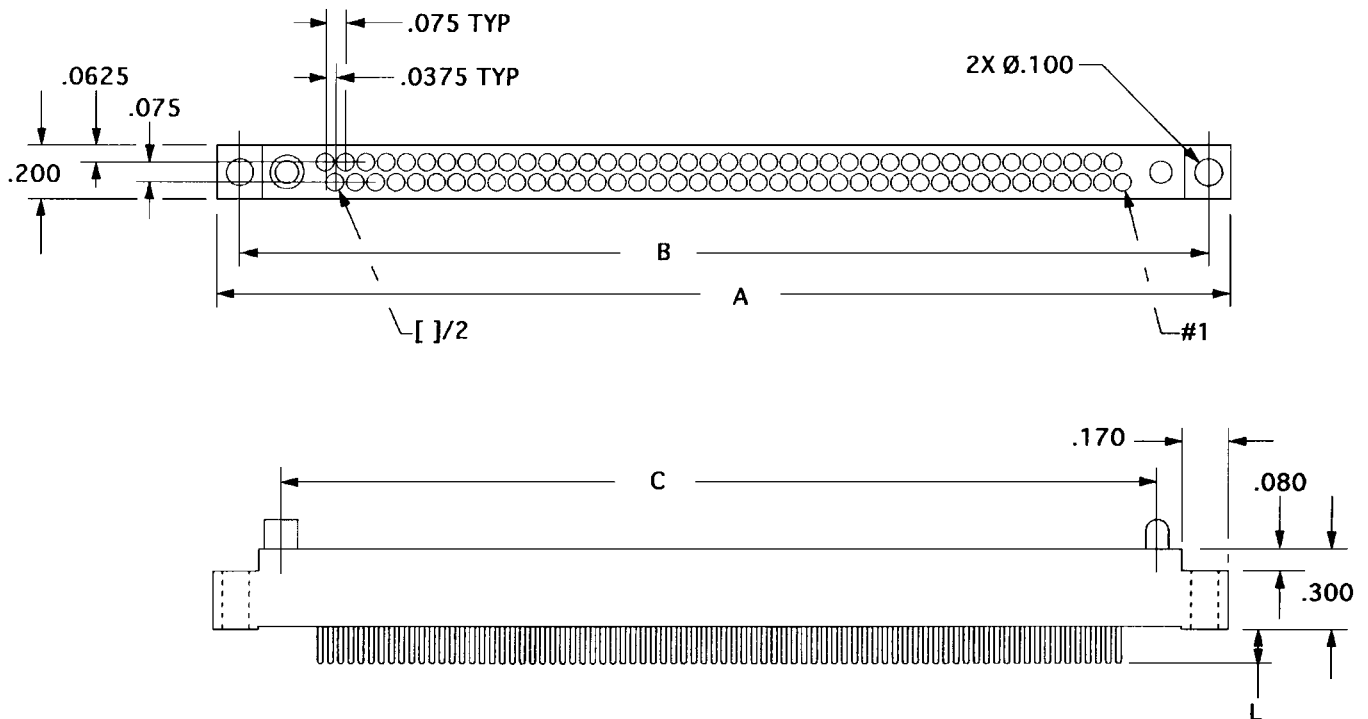

HRM SERIES [010-100]F[]E...
 2 ROW, RECEPTACLE, STRAIGHT

DIMENSIONS - 2 ROW CONNECTORS

SIZE[]	A	B	C
010	1.138	.968	.618
020	1.513	1.343	.993
030	1.888	1.718	1.368
040	2.263	2.093	1.743
050	2.638	2.468	2.118
060	3.013	2.843	2.493
070	3.388	3.218	2.868
080	3.763	3.593	3.243
090	4.138	3.968	3.618
100	4.513	4.343	3.993

*REFER TO
 APPENDIX FOR
 TERMINATIONS
 HARDWARE STYLES
 AND POLARIZING
 ARRANGEMENTS*